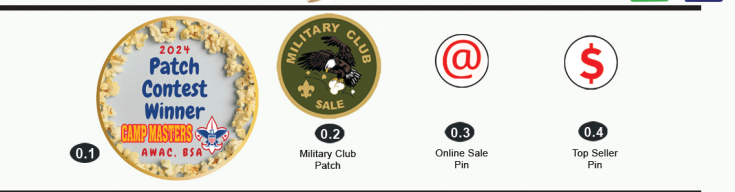

**\$625**  
LEVEL 7

**\$425**  
LEVEL 6

**\$325**  
LEVEL 5

**\$250**  
LEVEL 4

**\$190**  
LEVEL 3

**\$90**  
LEVEL 2

**LEVEL 1**

- 0.1 - Popcorn Sale Patch Sell any item
- 0.2 - Military Club Patch Sell One Military Donation
- 0.3 - Online Sale Pin Sell One Online Order
- 0.4 - Top Seller Pin Sell over \$1,000